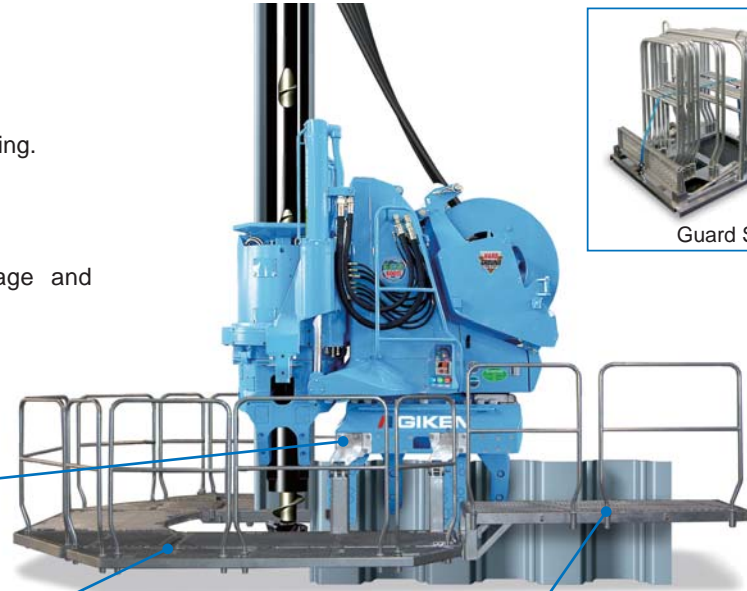

Piler Stage

- Piler Stage is an easy handling platform.
- Junctions on the Silent Piler are easy insert type as well as junctions of each piece.
- Adjustable handrails make flexible entry and exiting.

Safer Locking Function

Each junction has locking function so the stage and handrails won't come off due to unexpected shocks.

Post Lock...Fix the Stage Post

Stage Lock...Fix the stage plates

Guard Lock...Fix the handrails