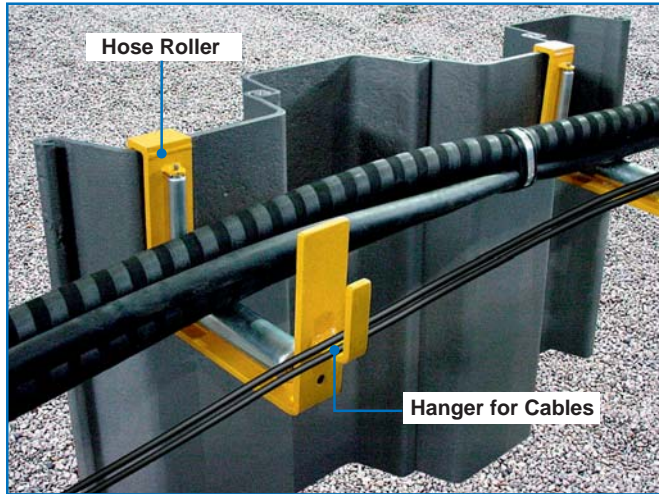

# Hose Roller

The Hose Roller prevents the hydraulic hoses and the power cable from damage. It also provides smooth working conditions for Silent Piler operations.

## ● Specifications

Mass ..... 8 kg

Applicable sheet pile sections ..... U Sheet Pile (400,500,600mm)  
Hat Sheet Pile 900mm