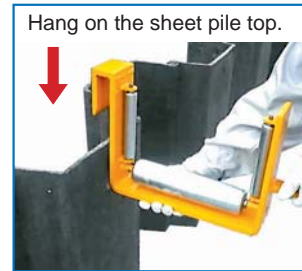

# Hose Roller

The Hose Roller prevents the hydraulic hoses and the power cable from damage. It also provides smooth working conditions for Silent Piler operations.

## ● Specifications

Mass ..... 8 kg

Applicable sheet pile sections ..... U Sheet Pile (400,500,600mm)  
Hat Sheet Pile 900mm